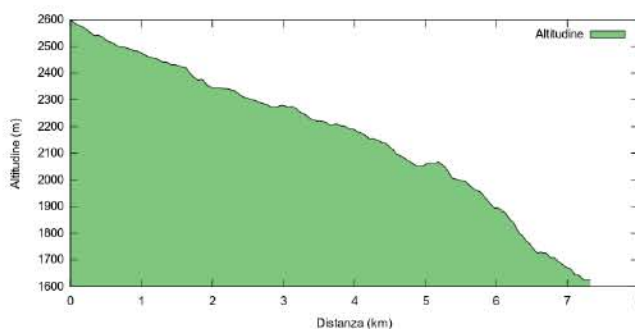

STAGE CHARACTERISTICS

La Thuile Enduro World Series course in detail

STAGE 1: COL CROCE

Descent: mt 900 - Distance: km 4,26

STAGE 2: CAMBOGIA ALTO

Descent: mt 670 - Distance: km 3,64

STAGE 3: MULINO

Descent: mt 906 - Distance: km 5,94

STAGE 4: SUPERKAPPA

Descent: mt 981 - Distance: km 7,55

STAGE 5: CAMBOGIA BASSO

Descent: mt 750 - Distance: km 3,98

STAGE 6: VERTIKAL

Descent: mt 600 - Distance: km 3,19