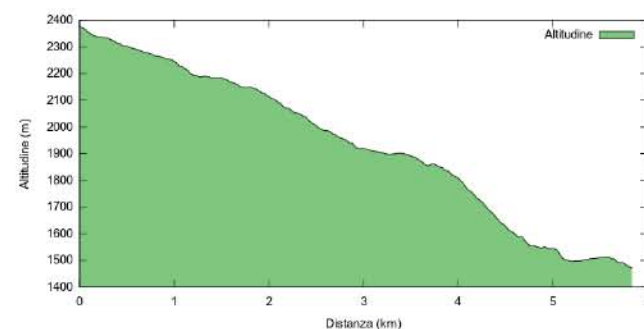

STAGE CHARACTERISTICS

La Thuile Enduro World Series course in detail

STAGE 1: COL CROCE

Descent: mt 900 - Distance: km 4,26

STAGE 2: CAMBOGIA ALTO

Descent: mt 670 - Distance: km 3,64

STAGE 3: MULINO

Descent: mt 906 - Distance: km 5,94

STAGE 4: SUPERKAPPA

Descent: mt 981 - Distance: km 7,55

STAGE 5: CAMBOGIA BASSO

Descent: mt 750 - Distance: km 3,98

STAGE 6: VERTIKAL

Descent: mt 600 - Distance: km 3,19