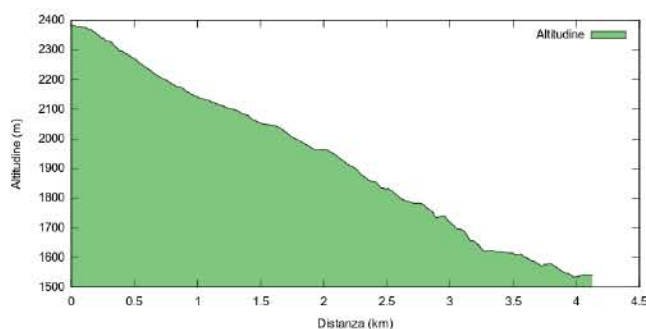

STAGE CHARACTERISTICS

La Thuile Enduro World Series course in detail

STAGE 1: COL CROCE

Descent: mt 900 - Distance: km 4,26

STAGE 2: CAMBOGIA ALTO

Descent: mt 670 - Distance: km 3,64

STAGE 3: MULINO

Descent: mt 906 - Distance: km 5,94

STAGE 4: SUPERKAPPA

Descent: mt 981 - Distance: km 7,55

STAGE 5: CAMBOGIA BASSO

Descent: mt 750 - Distance: km 3,98

STAGE 6: VERTIKAL

Descent: mt 600 - Distance: km 3,19