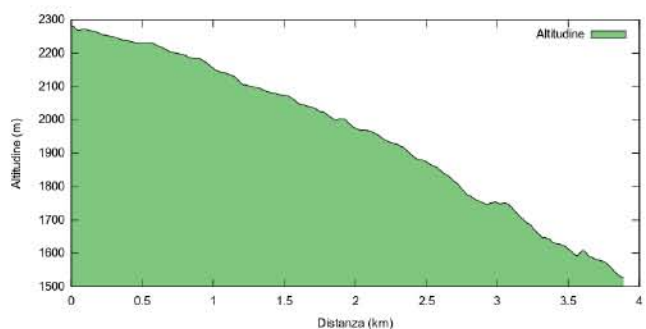

STAGE CHARACTERISTICS

La Thuile Enduro World Series course in detail

STAGE 1: COL CROCE

Descent: mt 900 - Distance: km 4,26

STAGE 2: CAMBOGIA ALTO

Descent: mt 670 - Distance: km 3,64

STAGE 3: MULINO

Descent: mt 906 - Distance: km 5,94

STAGE 4: SUPERKAPPA

Descent: mt 981 - Distance: km 7,55

STAGE 5: CAMBOGIA BASSO

Descent: mt 750 - Distance: km 3,98

STAGE 6: VERTIKAL

Descent: mt 600 - Distance: km 3,19