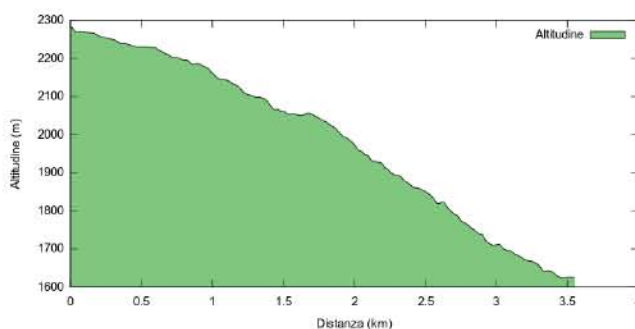

STAGE CHARACTERISTICS

La Thuile Enduro World Series course in detail

STAGE 1: COL CROCE

Descent: mt 900 - Distance: km 4,26

STAGE 2: CAMBOGIA ALTO

Descent: mt 670 - Distance: km 3,64

STAGE 3: MULINO

Descent: mt 906 - Distance: km 5,94

STAGE 4: SUPERKAPPA

Descent: mt 981 - Distance: km 7,55

STAGE 5: CAMBOGIA BASSO

Descent: mt 750 - Distance: km 3,98

STAGE 6: VERTIKAL

Descent: mt 600 - Distance: km 3,19